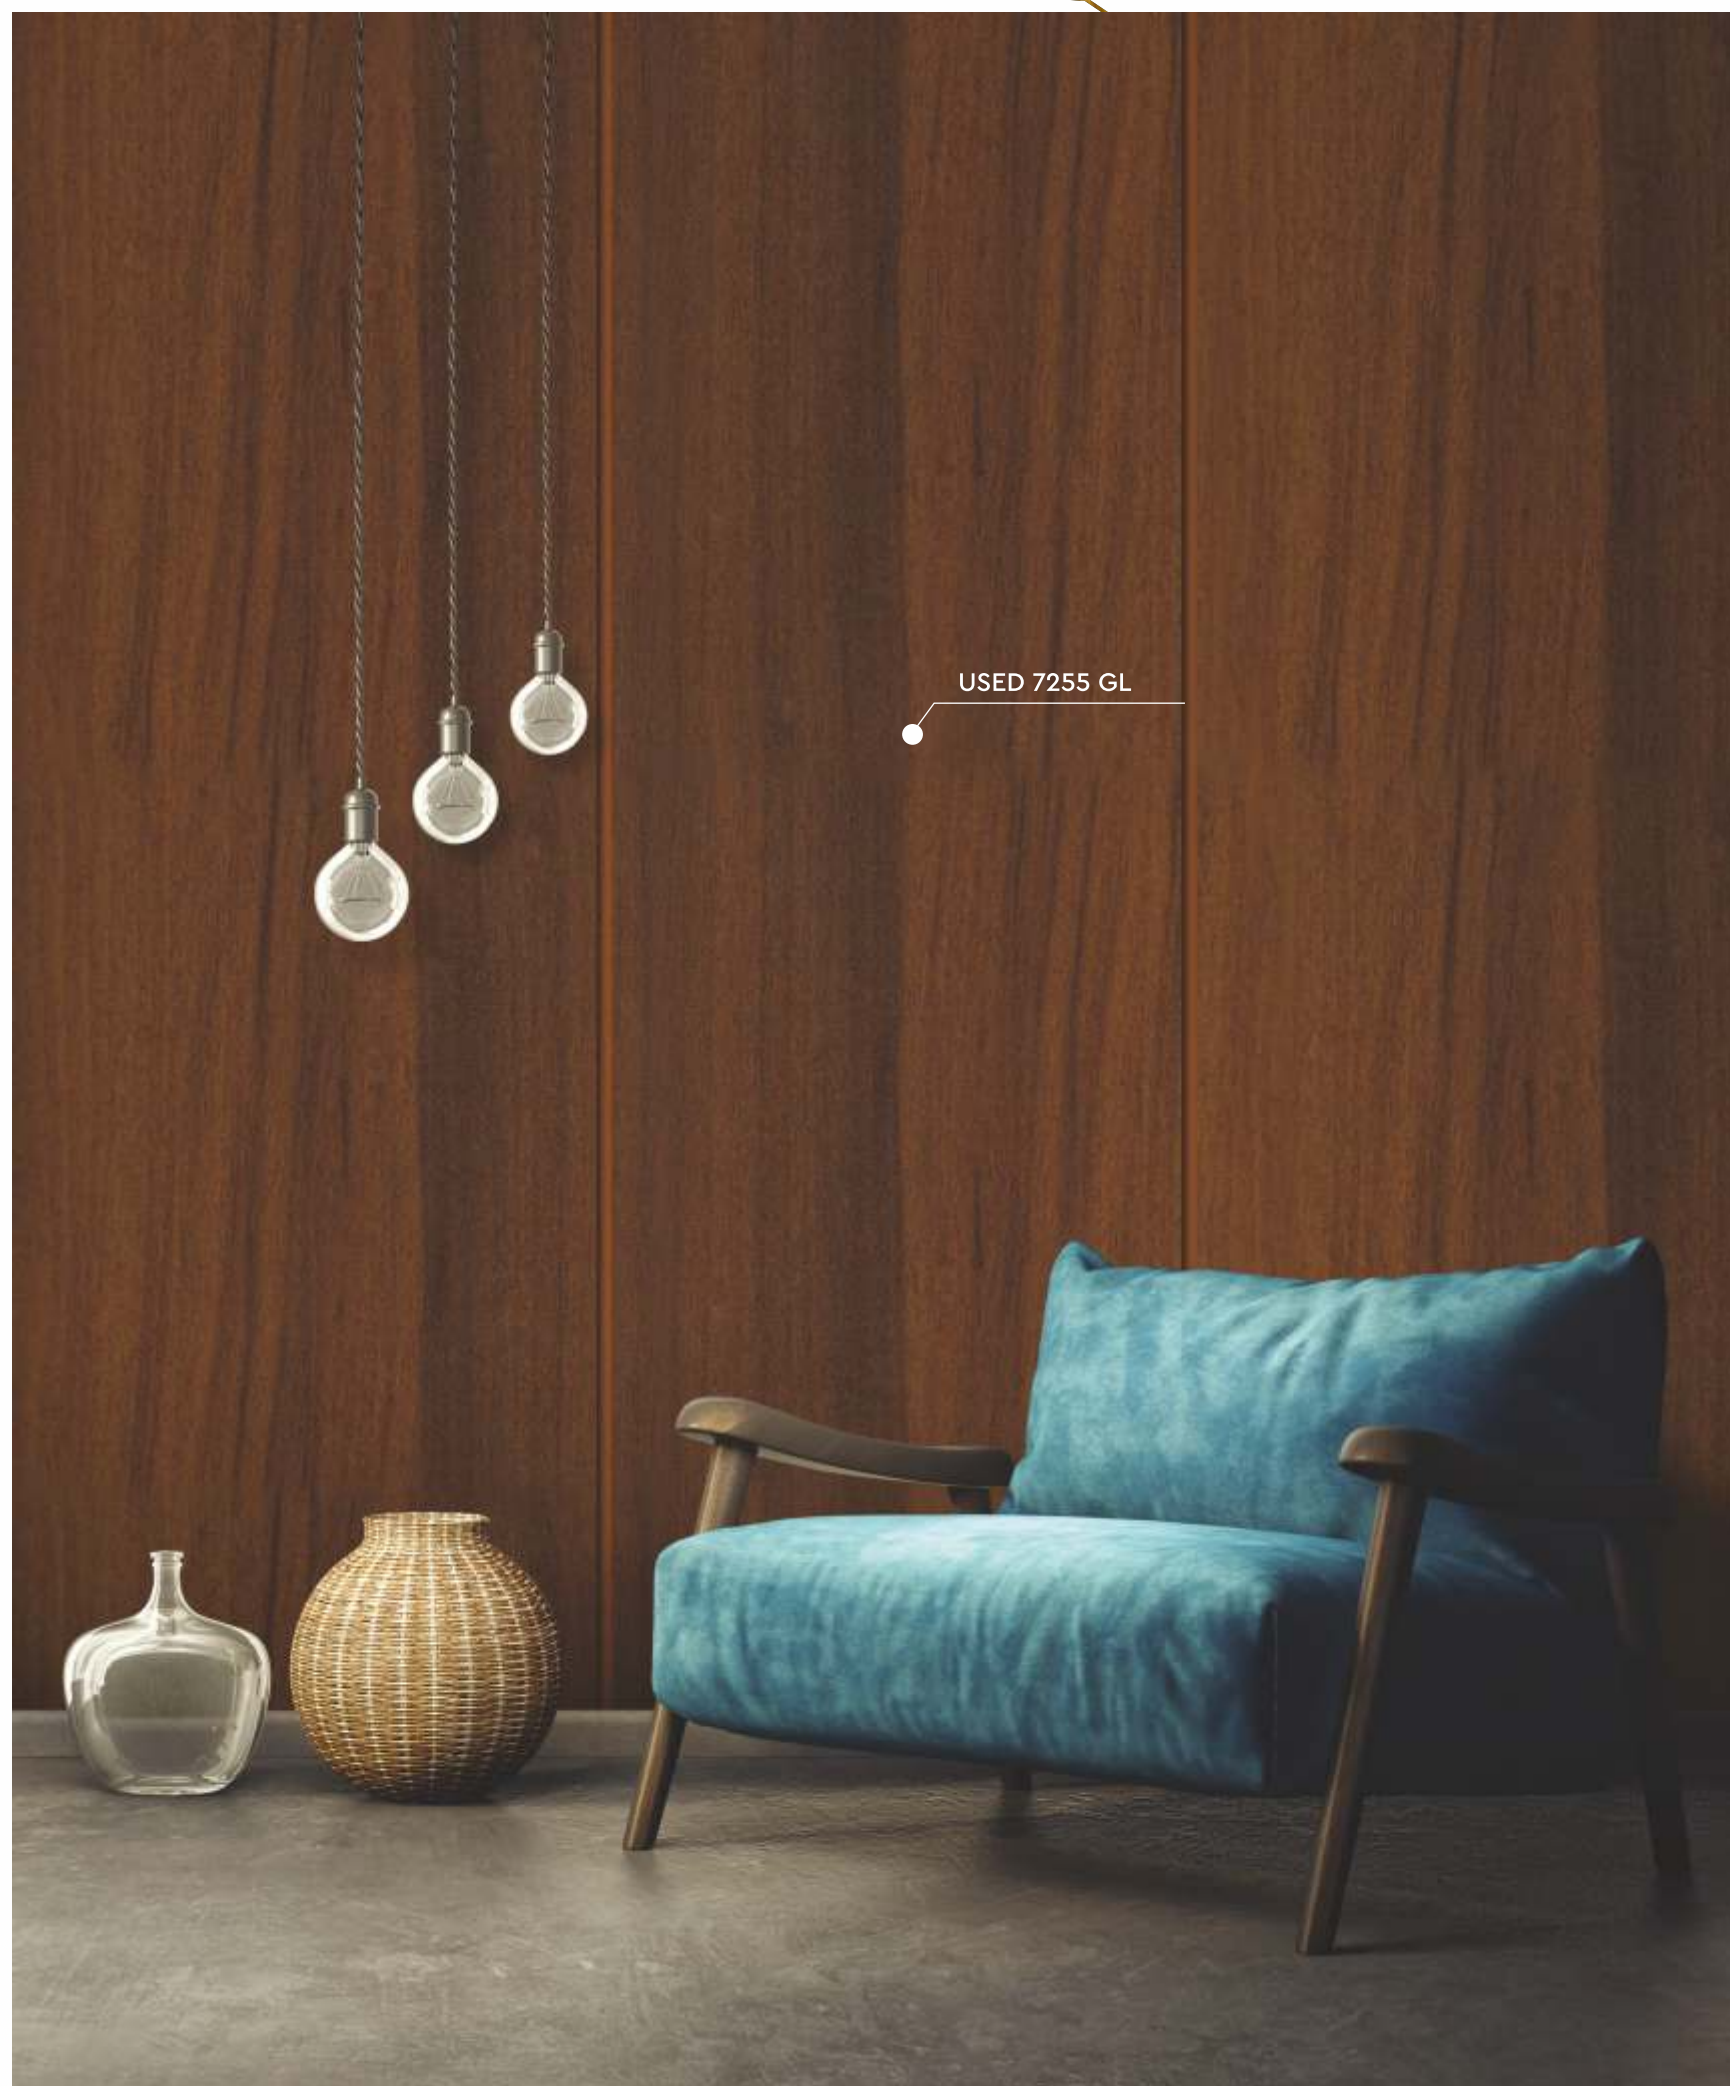

USED 7255 GL